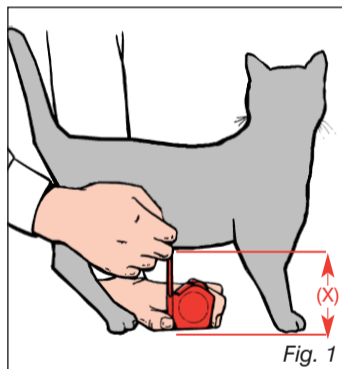

Large Pet Door

306mm (12")

ORIGINAL PET DOOR FITTING INSTRUCTIONS AND TEMPLATES

Medium Pet Door

230mm (9")

Pet Doors Online .co.uk

155mm (6 1/8")

Small Pet Door

Fig. 1

Fig. 2

Fig. 3

Fig. 4

Fig. 5

Fig. 6

354mm (14")

265mm (10 3/8")

180mm (7 1/8")

Large Pet Door

Medium Pet Door

Small Pet Door

Not Suitable for Fitting in Glass