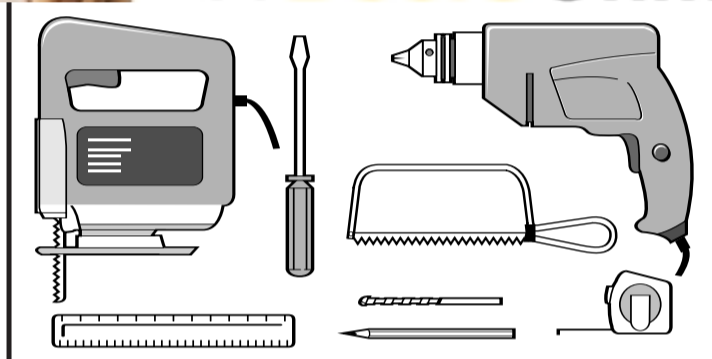

Large Pet Door

306mm (12")

ORIGINAL PET DOOR FITTING INSTRUCTIONS AND TEMPLATES

Medium Pet Door

230mm (9")

Pet Doors Online .co.uk

155mm (6 1/8")

Small Pet Door

Fig. 1

Fig. 2

Fig. 3

Fig. 4

Fig. 5

Fig. 6

354mm (14")

265mm (10 3/8")

180mm (7 1/8")

Large Pet Door

Medium Pet Door

Small Pet Door

Not Suitable for Fitting in Glass