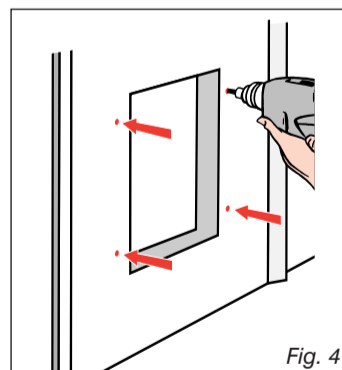

Large Pet Door

306mm (12")

ORIGINAL PET DOOR FITTING INSTRUCTIONS AND TEMPLATES

Medium Pet Door

230mm (9")

Pet Doors Online .co.uk

155mm (6 1/8")

Small Pet Door

Fig. 1

Fig. 2

Fig. 3

Fig. 4

Fig. 5

Fig. 6

354mm (14")

265mm (10 3/8")

180mm (7 1/8")

Large Pet Door

Medium Pet Door

Small Pet Door

Not Suitable for Fitting in Glass